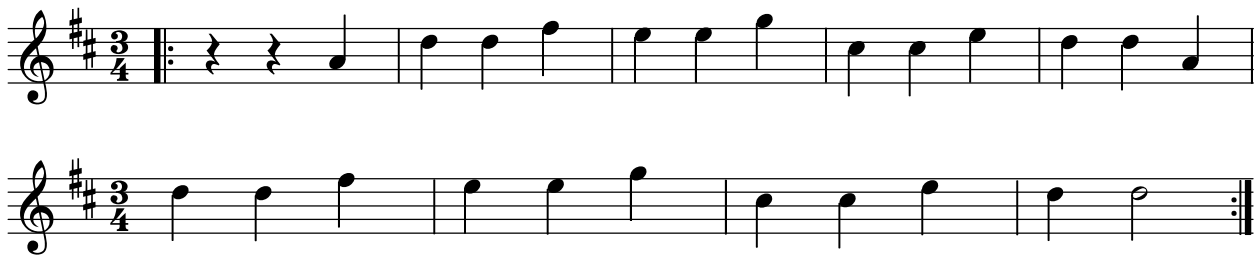

11 Ich kenn' eine Mutter