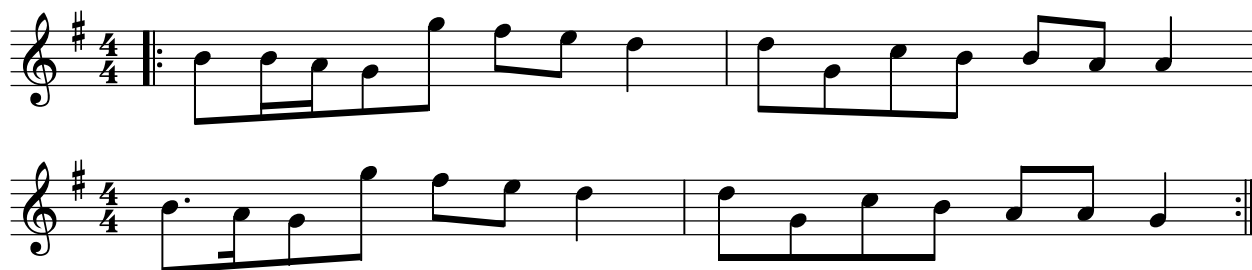

5 Zehn kleine Finger