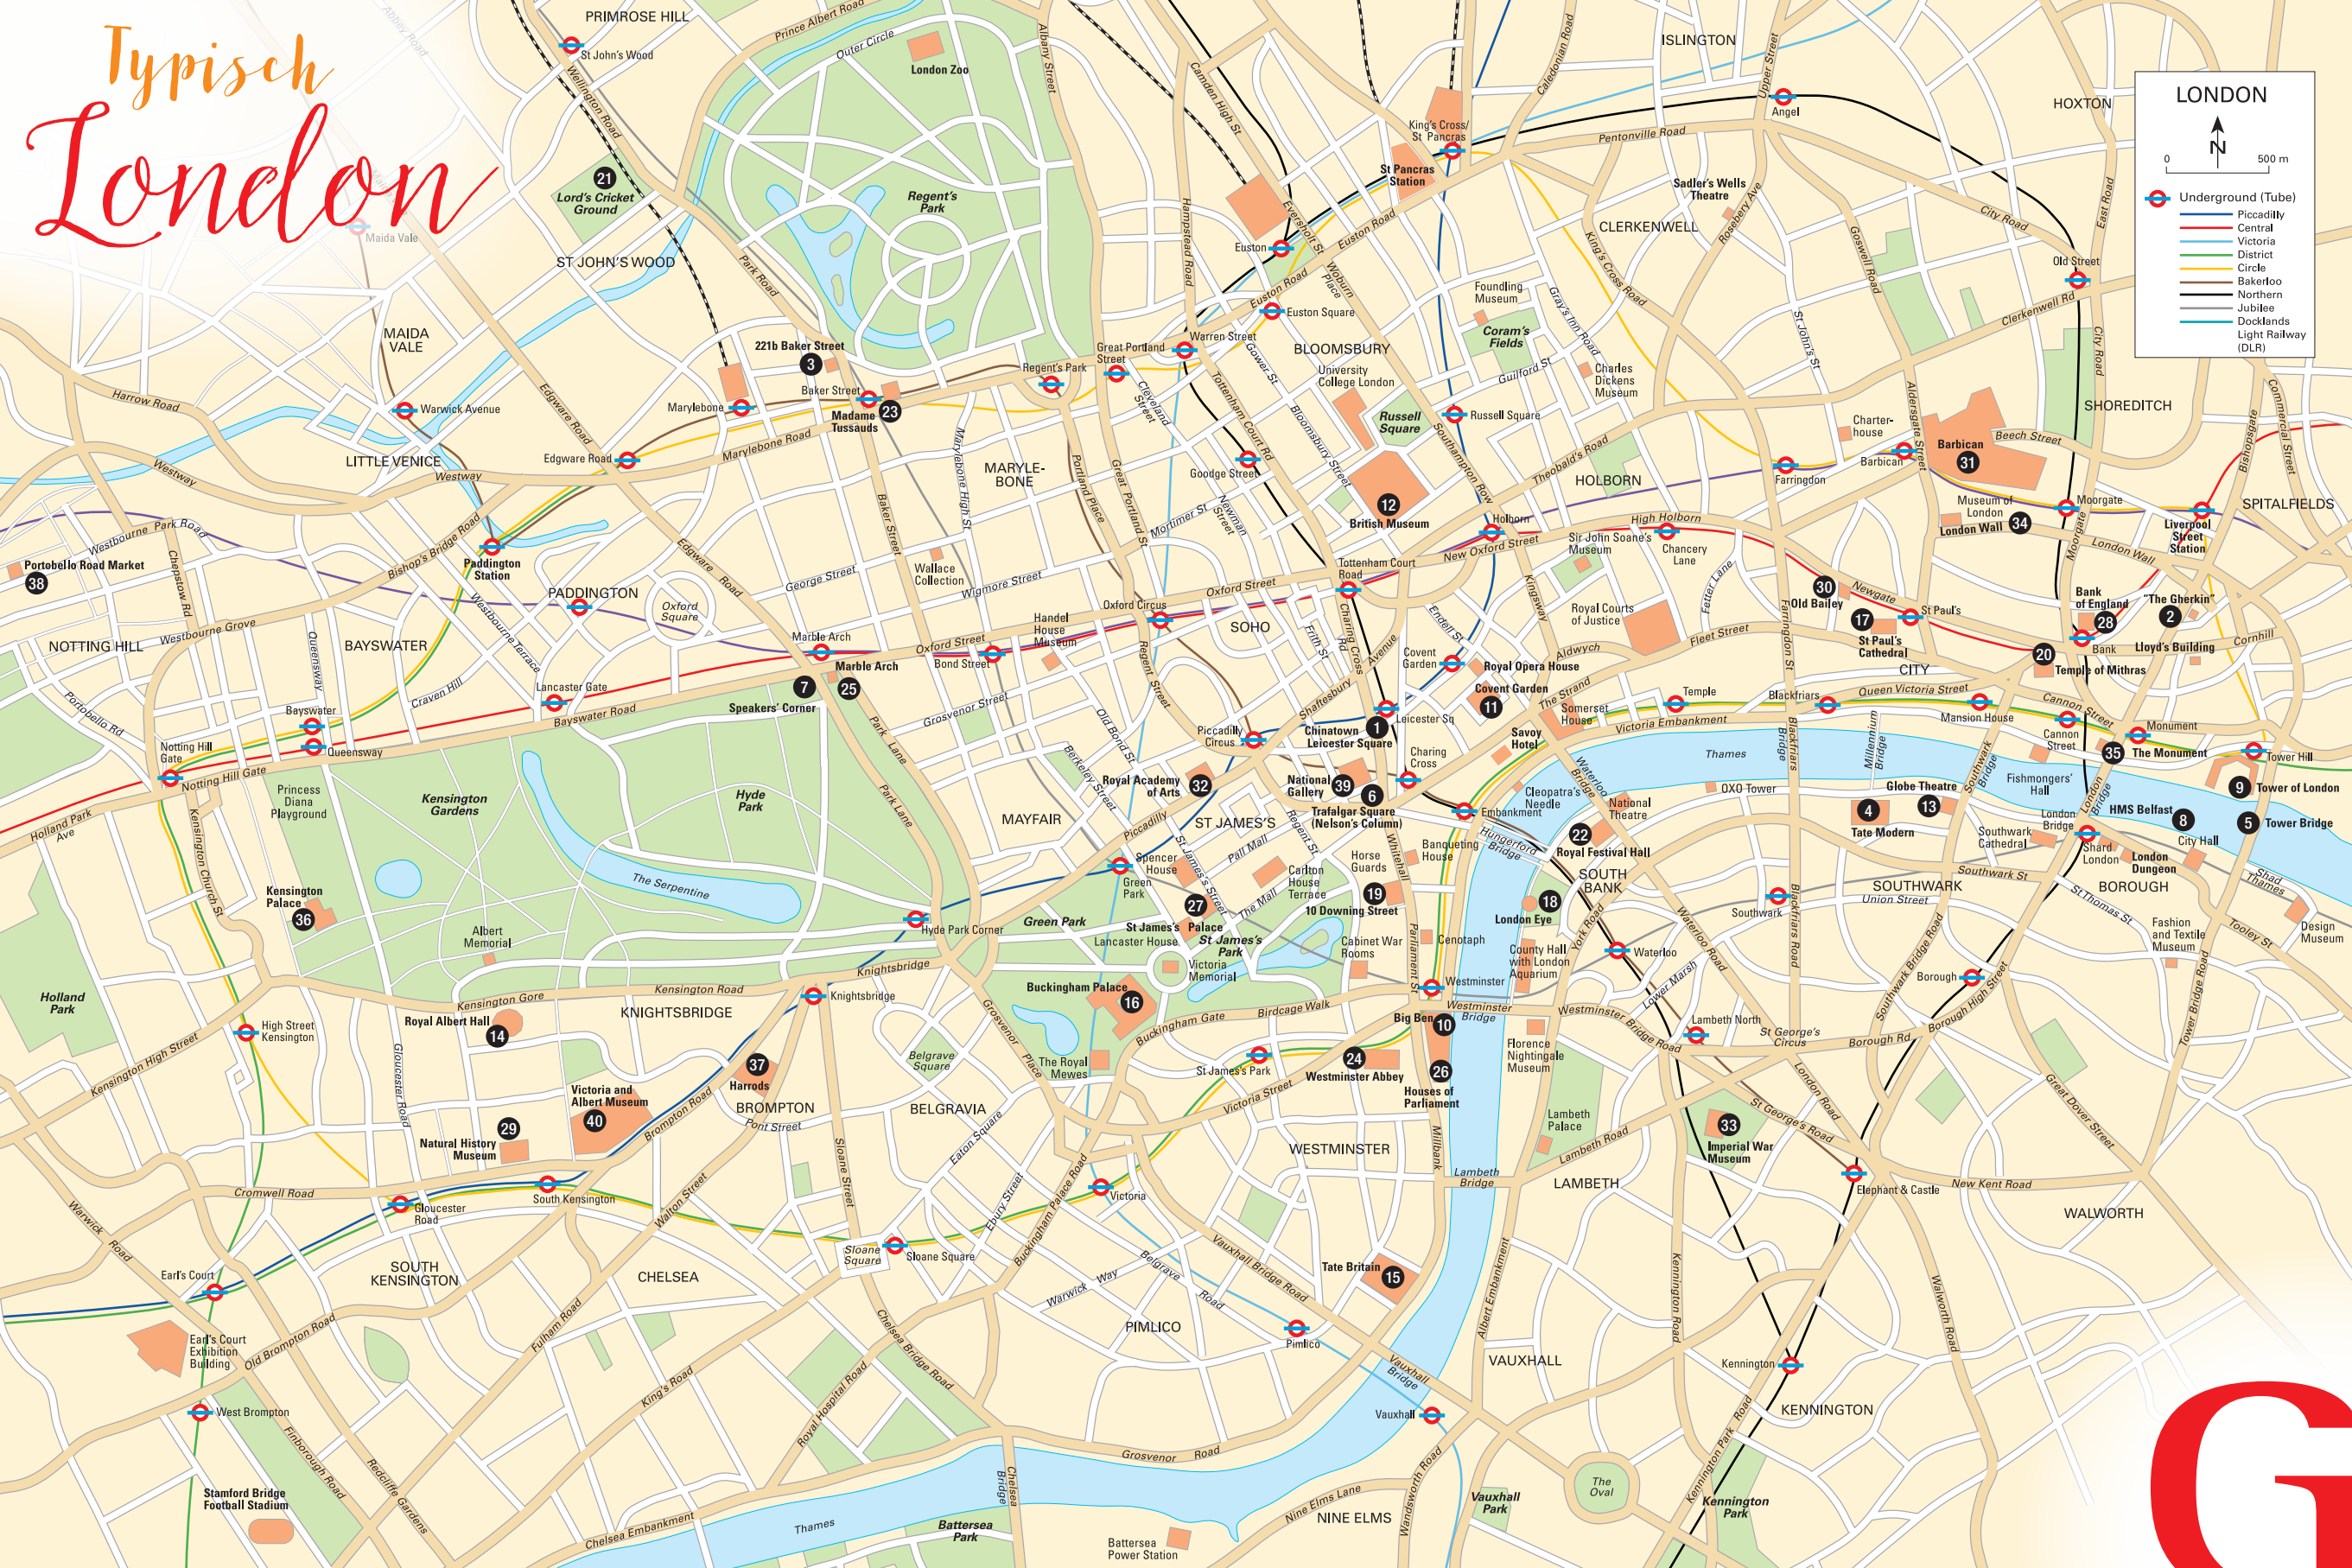

Typisch London

LONDON

0 500 m

↑ N

- Underground (Tube)
- Piccadilly
- Central
- Victoria
- District
- Circle
- Bakerloo
- Northern
- Jubilee
- Docklands
- Light Railway (DLR)